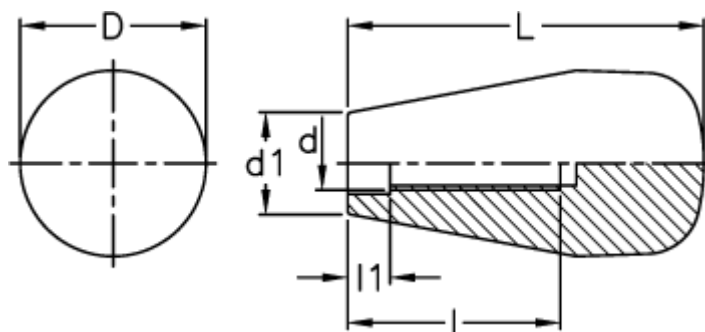

Data Sheet

Article number: 2304120035
Description: E+G Handle
I.149/65-M10

Measures

d = M10

D = 34

d1 = 19

l = 40

L = 67

l1 = 8